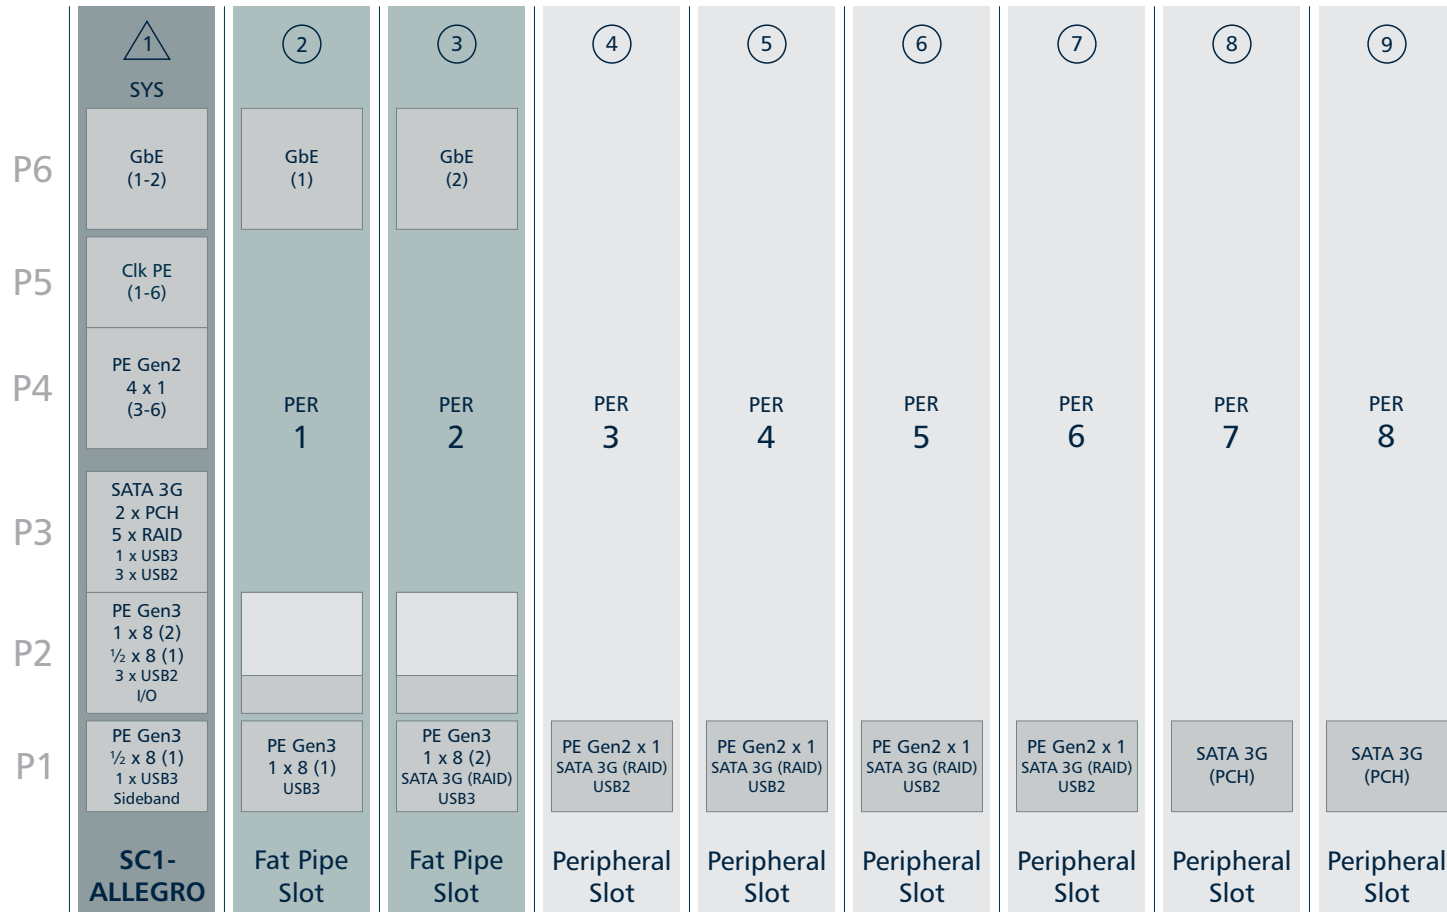

SC1-ALLEGRO Rev. 2 • Resources w. 1+8 Slots Backplane (System Slot Left)

SC1-ALLEGRO Rev. 2 • Resources w. 1+8 Slots Backplane (System Slot Right)